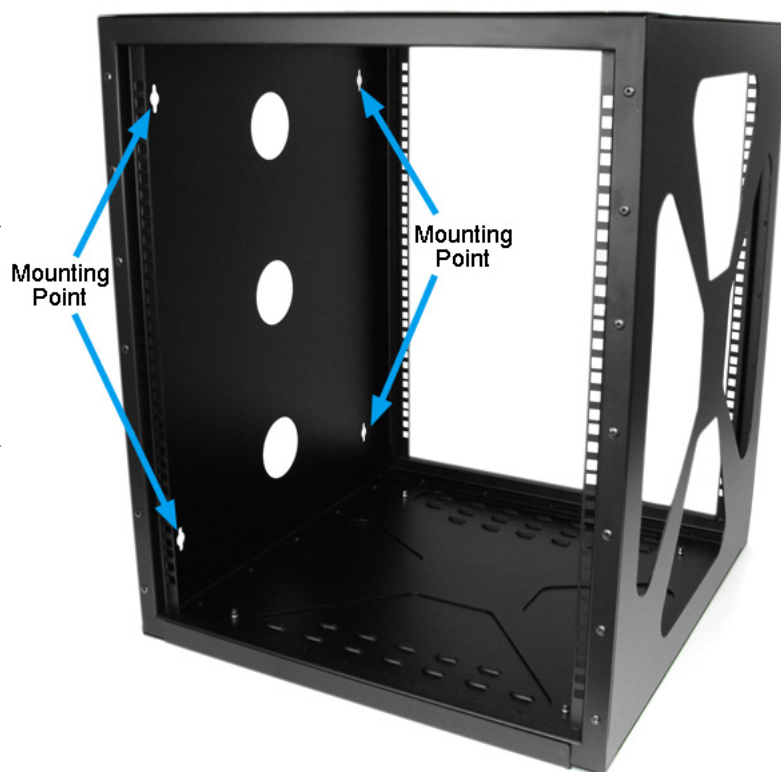

8U/ 10U/ 12U 19in Wide Wall Mount Side Mount Deep Open Frame Rack Cabinet

RK819SIDEM / RK1019SIDEM / RK1219SIDEM

DE: Bedienungsanleitung - de.startech.com

FR: Guide de l'utilisateur - fr.startech.com

ES: Guía del usuario - es.startech.com

Packaging Contents

- 1 x Wall Mount Cabinet
- 1 x Bag of M5 Cabinet Screw
- 1 x Bag of M5 Cage Nut

System Requirements

- If mounting to a wall or other surface: Appropriate mounting hardware for surface type

Installation

To mount the cabinet to a wall, there are 4 anchor points on the side panel of the cabinet. Please use the appropriate screws or bolts for mounting heavy equipment to the specific type of wall (i.e. concrete, drywall, etc.).

*RK1219SIDEM shown

*actual product may vary from photos

Specifications

	RK819SIDEM	RK1019SIDEM	RK1219SIDEM
Description	8U 19in Wide Wallmount/ Sidemount Open Frame Rack	10U 19in Wide Wallmount/ Sidemount Open Frame Rack	12U 19in Wide Wallmount/ Sidemount Open Frame Rack
Internal Height	8U	10U	12U
Mounting Depth	559.0mm (22")		
Maximum Weight Capacity	159 kg (350 lbs)		
Material	SPCC		
Color	Black		
Equipment Mounting Hole Type	Square		
External Dimensions (WxHxD)	537.0mm x 480.0mm x 565.0mm	537.0mm x 570.0mm x 565.0mm	537.0mm x 655.0mm x 558.0mm
Net Weight	17.72 kg	19.36 kg	21.82kg
Standards	EIA RS310-D		
Certifications	CE, RoHS		